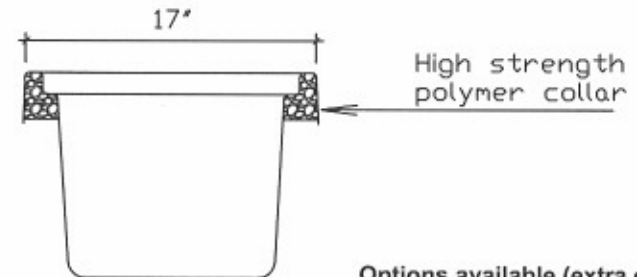

CIF
COMPOSITES INC.

23-Series Water Box (1-piece)

CIF CODE: B13 - Water Box

CIF CODE: 13PL - Lid

Complete Unit CODE: 2313PL

PRO-ECO-LITE™

Fibre reinforced composites box

High strength
polymer lid