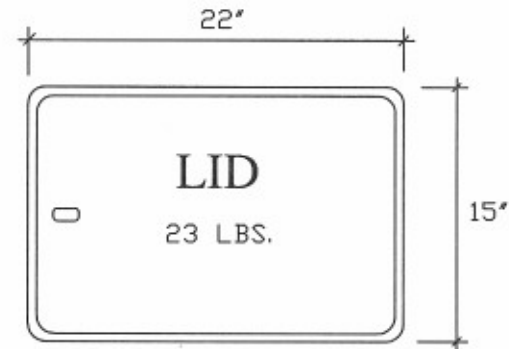

CIF
COMPOSITES INC.

23-Series Water Box (1-piece)

CIF CODE: B13 - Water Box

CIF CODE: 13PL - Lid

Complete Unit CODE: 2313PL

PRO-ECO-LITE™

Fibre reinforced composites box

High strength
polymer lid