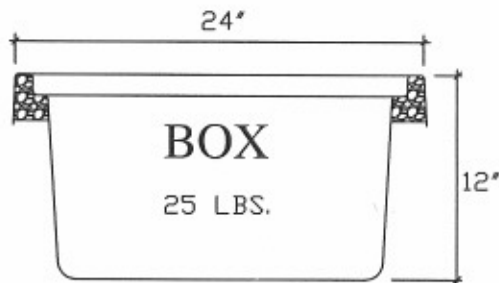

CIF
COMPOSITES INC.

23-Series Water Box (1-piece)

CIF CODE: B13 - Water Box

CIF CODE: 13PL - Lid

Complete Unit CODE: 2313PL

PRO-ECO-LITE™

Fibre reinforced composites box

High strength
polymer lid

Options available (extra cost):
Conduit cutout
Box bottom cutout