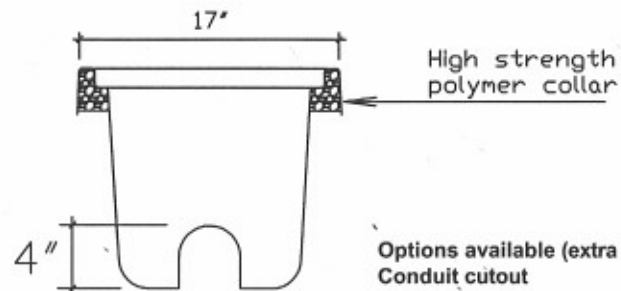

CIF
COMPOSITES INC.

23-Series Water Box (1-piece)

PRO-ECO-LITE™

CIF CODE: B18 - Water Box

CIF CODE: 18PL - Lid

Complete Unit CODE: 2318PL

Fibre reinforced composites box

cut out
to accommodate
pipe.

High strength
polymer lid

Options available (extra cost):
Conduit cutout
Box bottom cutout