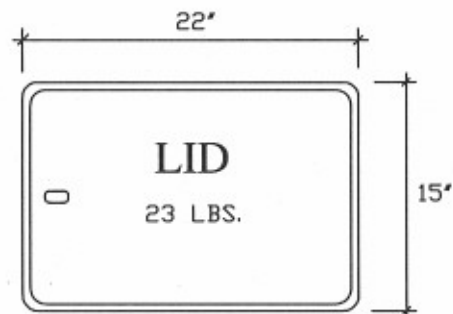

CIF
COMPOSITES INC.

23-Series Water Box (1-piece)

PRO-ECO-LITE™

CIF CODE: B18 - Water Box

CIF CODE: 18PL - Lid

Complete Unit CODE: 2318PL

Fibre reinforced composites box

cut out
to accommodate
pipe.

High strength
polymer lid

Options available (extra cost):
Conduit cutout
Box bottom cutout