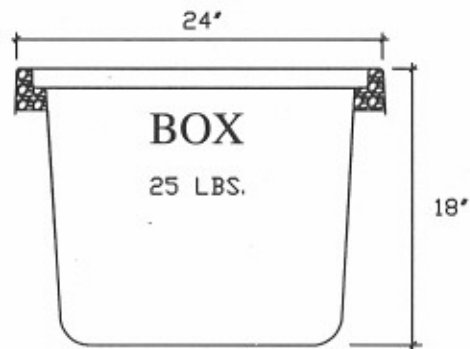

CIF
COMPOSITES INC.

23-Series Water Box (1-piece)

PRO-ECO-LITE™

CIF CODE: B18 - Water Box

CIF CODE: 18PL - Lid

Complete Unit CODE: 2318PL

Fibre reinforced composites box

cut out
to accommodate
pipe.

High strength
polymer lid

Options available (extra cost):
Conduit cutout
Box bottom cutout